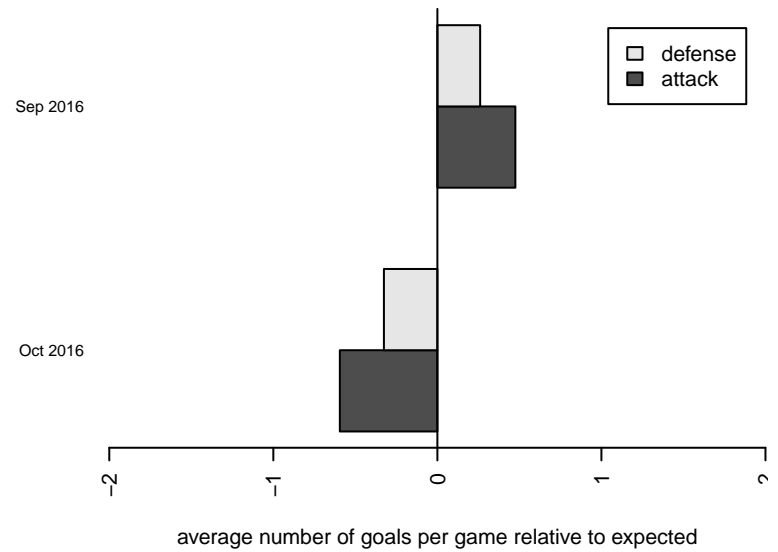

Performance relative to 13 month average