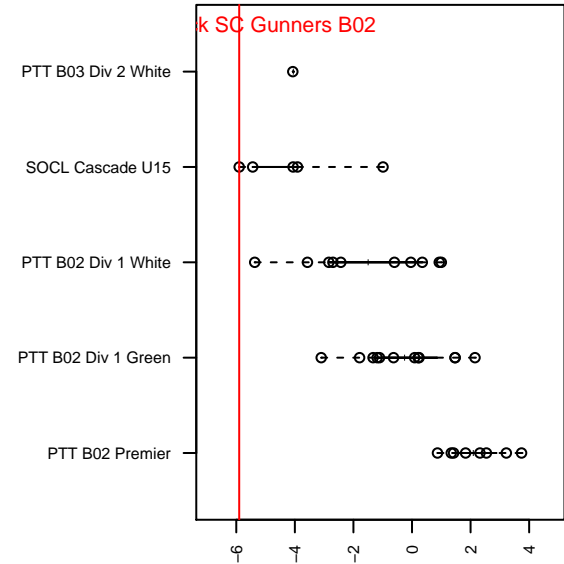

Table Rock SC Gunners B02

Table Rock SC
 , OR
 B02 total strength=701
 attack=0.87 defense=0.58
 fall league = SOCL Cascade U15
 notes= maybe 02,03,04

alt names used:
 TRSC Gunners

Venues played:
 2016 SOCL Cascade U15

**attack and defense variance (black dot)
relative to other teams
and top 10 in region**

**attack and defense rating
relative to others at age
and all opponents in last 13 months**

Performance relative to 13 month average

Performance relative to 13 month average

date	home		away		venue	pred.home	pred.away
2016-10-23	Table Rock SC Gunners B02	0	GPYSC Vortex Blue B03	4	2016 SOCL Cascade U15	1.11	2.58
2016-10-22	RVSC Timbers Red B02	6	Table Rock SC Gunners B02	1	2016 SOCL Cascade U15	9.31	0.31
2016-10-15	BUSC Rebels B02	5	Table Rock SC Gunners B02	1	2016 SOCL Cascade U15	2.72	2.14
2016-10-08	RVSC Timbers White B03	5	Table Rock SC Gunners B02	0	2016 SOCL Cascade U15	4.09	0.82
2016-09-25	GPYSC Annihilators White B04	3	Table Rock SC Gunners B02	4	2016 SOCL Cascade U15	1.40	1.70
2016-09-24	Table Rock SC Gunners B02	1	Ashland SC Shockwave B02	0	2016 SOCL Cascade U15	0.69	2.76
2016-09-18	Table Rock SC Gunners B02	1	RVSC Timbers Red B02	10	2016 SOCL Cascade U15	0.31	9.31
2016-09-17	GPYSC Annihilators Blue B04	0	Table Rock SC Gunners B02	2	2016 SOCL Cascade U15	1.43	2.22
2016-09-11	Table Rock SC Gunners B02	1	GPYSC Annihilators White B04	2	2016 SOCL Cascade U15	1.70	1.40